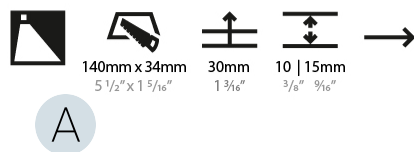

GENERAL

Series: Delight
Subseries: Delight String
Brand: Prolicht
Division: Architectural
Mounting Type: Recessed
Mounting Location: Wall
Subcategory: Step Light

PHYSICAL

Shape: Rectangle
Width (mm): 40
Width (in): 1 9/16
Height (mm): 150
Depth (mm): 26
Height (in): 5 7/8
Depth (in): 1
Ceiling Thickness (mm): 10 / 12 / 15
Ceiling Thickness (in): 3/8 or 1/2 or 9/16
Min. Recessing Depth (mm): 30
Min. Recessing Depth (in): 1 3/16
Light Distribution: Asymmetric
Weight (kg): .21
Weight (lbs): .46
Installation Requirement: 140mm / 5 1/2" x 34mm / 1 5/16"
Fixture Finish: SSR / BKV / CWI / CRY / HAB / LAG / UFT / ITA / RUA / RUR / MIC / FTG / MYG / TWT / LOD / PUS / FRO / FUP / KIA / POP / BLS / SPG / MEY / GOH / GUM / CHC / COM / ABZ / JAG / OBR / MOS / ROR
Fixture Material: Aluminum

ELECTRICAL

Lamp Type: LED (Zhaga Standard)
Input Wattage (W): 2.2
Total Output Wattage (W): 2
Dimming: Non-Dimming / Phase Dimming (120Vac only) / 0-10V Dimming
Driver Included: No
Driver Location: Remote
Driver Type: Constant Current - 120 / 277Vac
Driver Class: Class 2
Input Voltage (V): 120 - 277
Constant Current (MA): 700

LED

Number of LEDs: 1
Color Temperature (°K): 2700 / 3000 / 3500 / 4000
Max. Delivered Lumen (lm): 30
CRI: >90 CRI
Lamp Life (hrs): 50000

OPTICAL

RATINGS AND CERTIFICATIONS

Certified By: Certified for North American Standards
IP rating: IP20